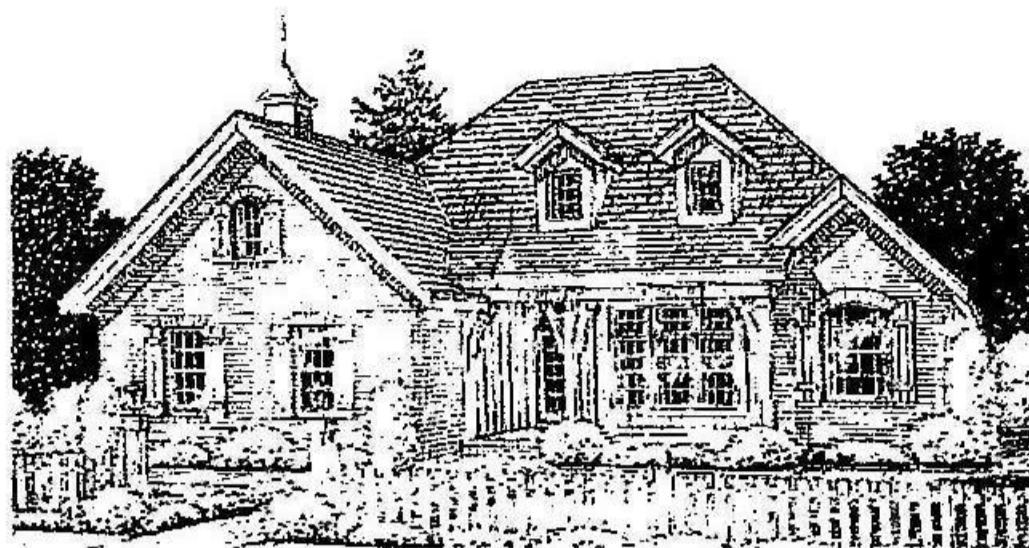

Fontana

© W. L. Martin Designs

One Story
3 Bedroom, 2 Baths
2 Car Attached Garage
Opt. 4th Bedroom/Home Office

1824 SF