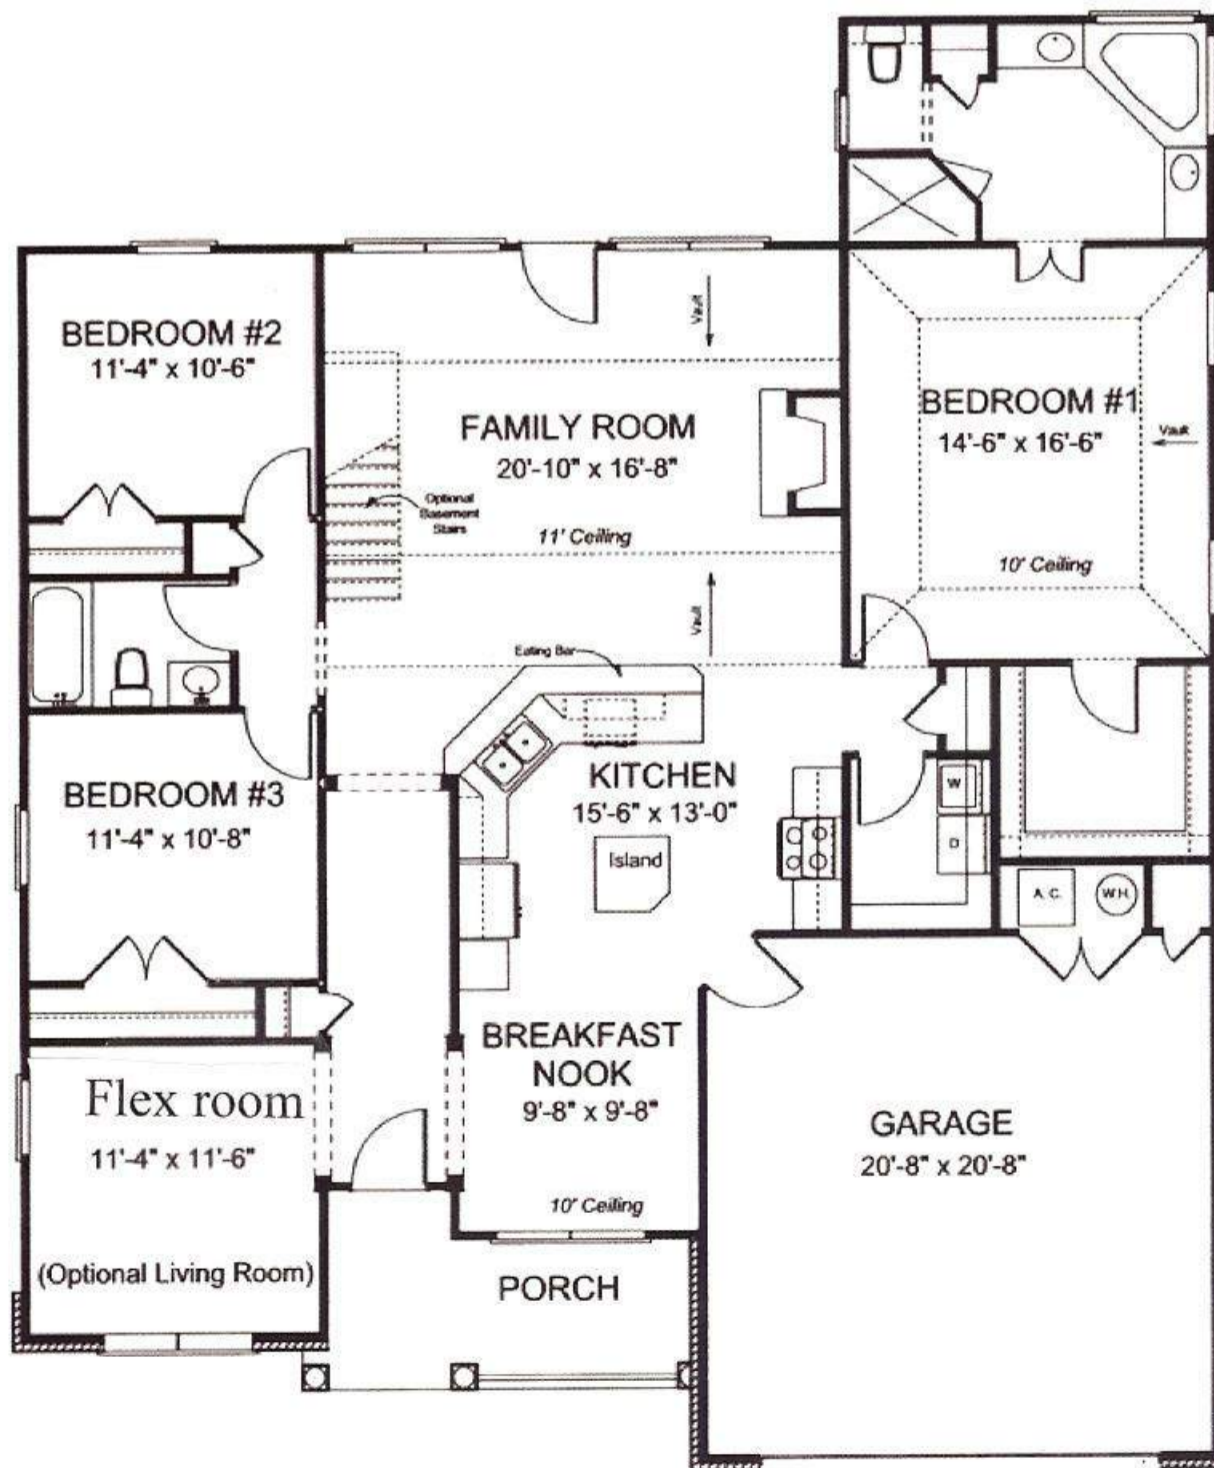

GUADALUPE

One Story
 3 Bedroom, 2 Baths
 2 Car Attached Garage
 Optional Bonus Room
 1980 SF

Note: Floorplans and elevations may vary from drawings as presented.

Due to LightQwest's continual effort to improve its plans and home designs, we reserve the right to change plans, specifications, and prices without notice.