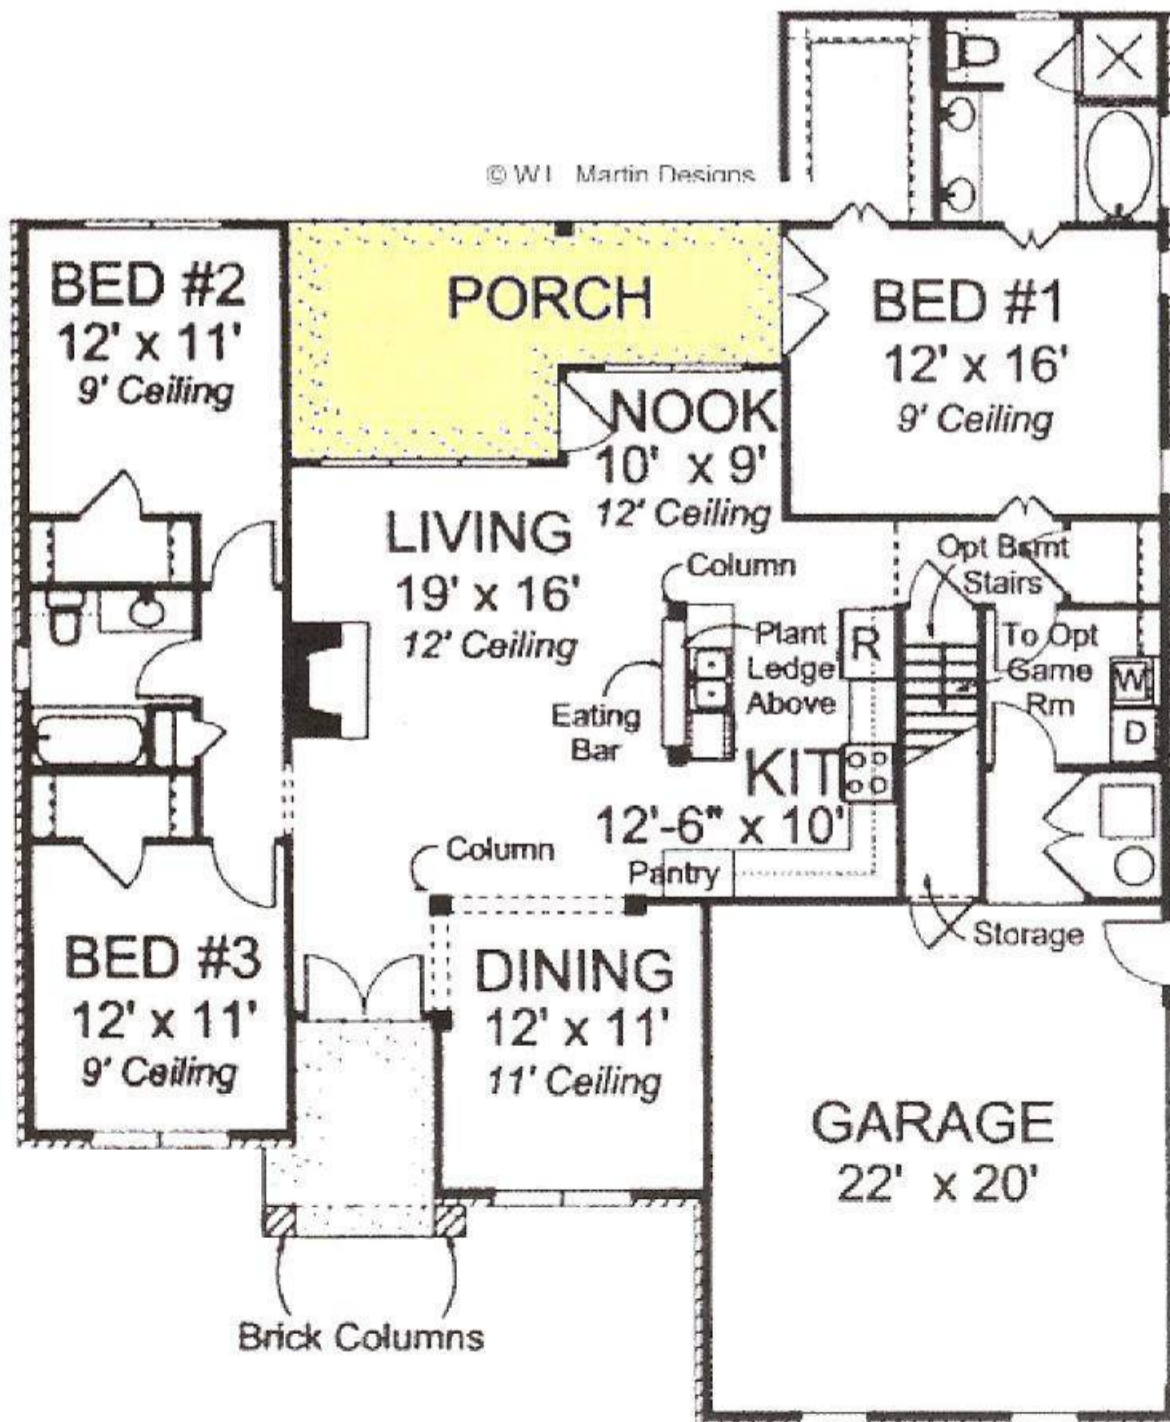

LOCKHART

One Story
 3 Bedroom, 2 Baths
 2 Car Attached Garage
 Optional Bonus Room
 1736 SF

Note: Floorplans and elevations may vary from drawings as presented.

Due to LightQwest's continual effort to improve its plans and home designs, we reserve the right to change plans, specifications, and prices without notice.