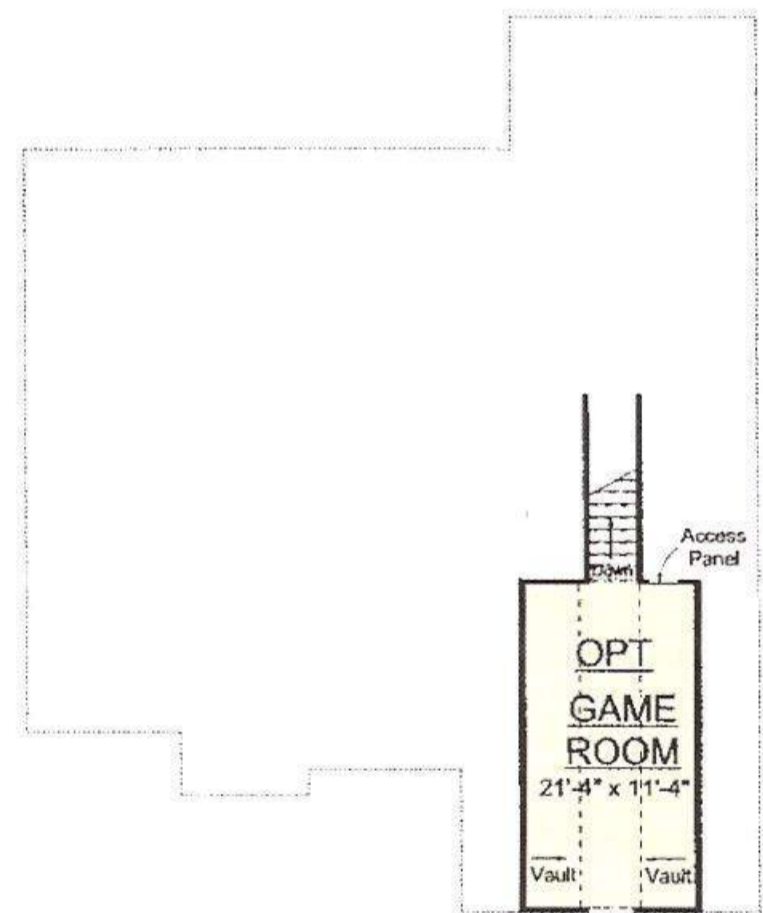

LOCKHART

One Story
 3 Bedroom, 2 Baths
 2 Car Attached Garage
 Optional Bonus Room
 1736 SF

Note: Floorplans and elevations may vary from drawings as presented.

Due to LightQwest's continual effort to improve its plans and home designs, we reserve the right to change plans, specifications, and prices without notice.