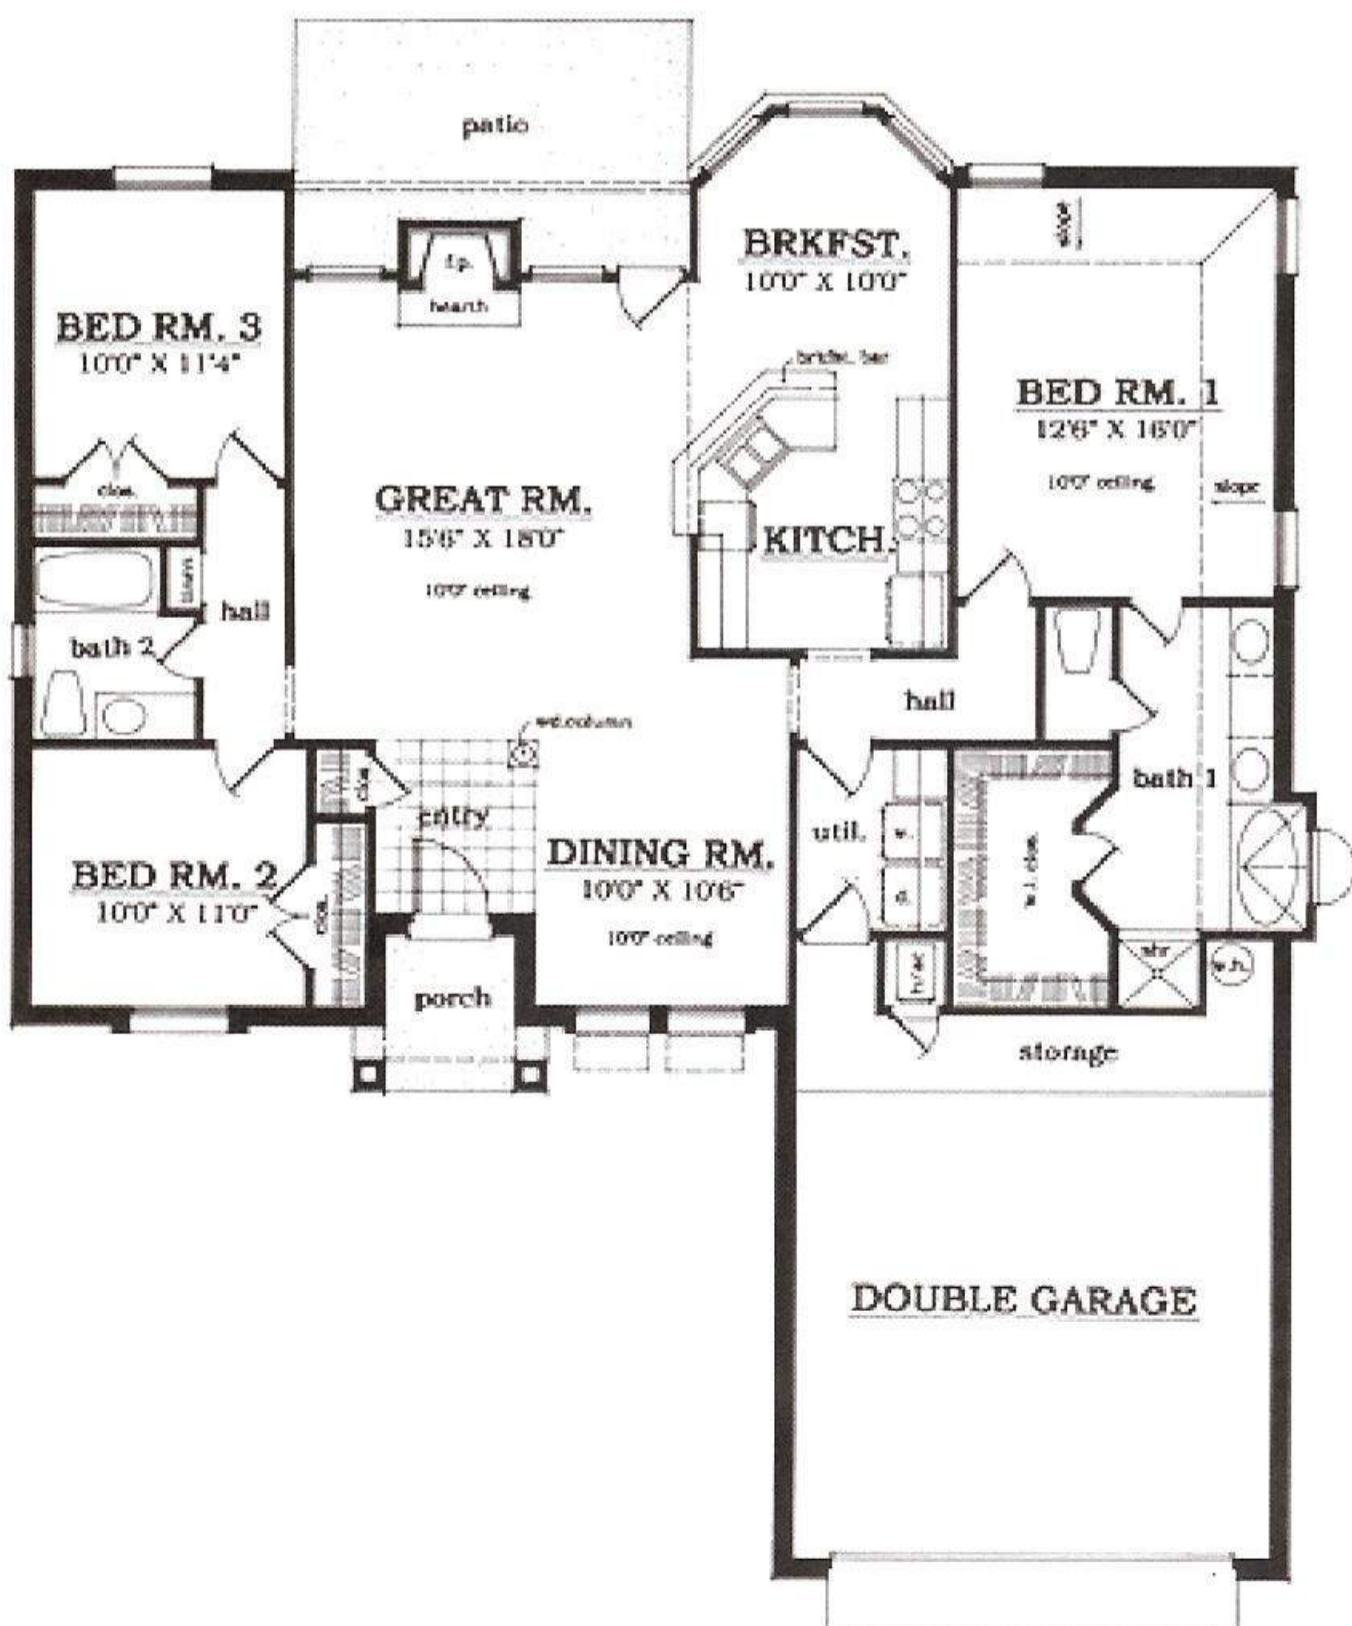

SHERIDAN

One Story
3 Bedroom, 2 Baths
2 Car Attached Garage
1,585 SF

Note: Floorplans and elevations may vary from drawings as presented.

Due to LightQwest's continual effort to improve its plans and home designs, we reserve the right to change plans, specifications, and prices without notice.